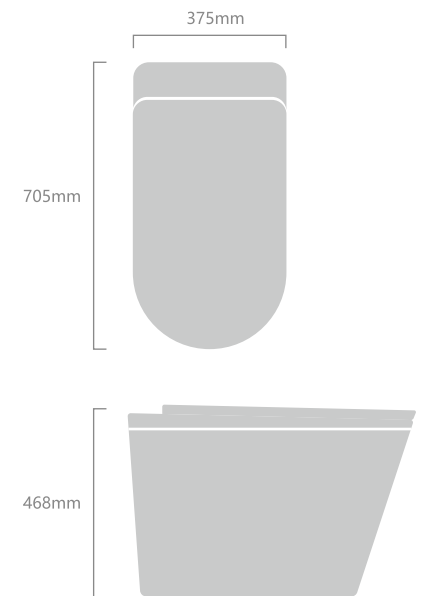

维多利亚尺寸图  
Victoria's dimensions

个性设置  
Personality setting

汉诺威尺寸图  
Hannover's dimensions

慕尼黑尺寸图  
Munich's dimensions

莱比锡尺寸图  
Leipzig's dimensions

A person is seen from behind, relaxing in an infinity pool. The pool's edge is perfectly aligned with the horizon of the ocean, creating a seamless transition between the water in the pool and the water in the sea. The sky is a soft, pale blue, suggesting a sunset or sunrise. The overall mood is peaceful and serene.